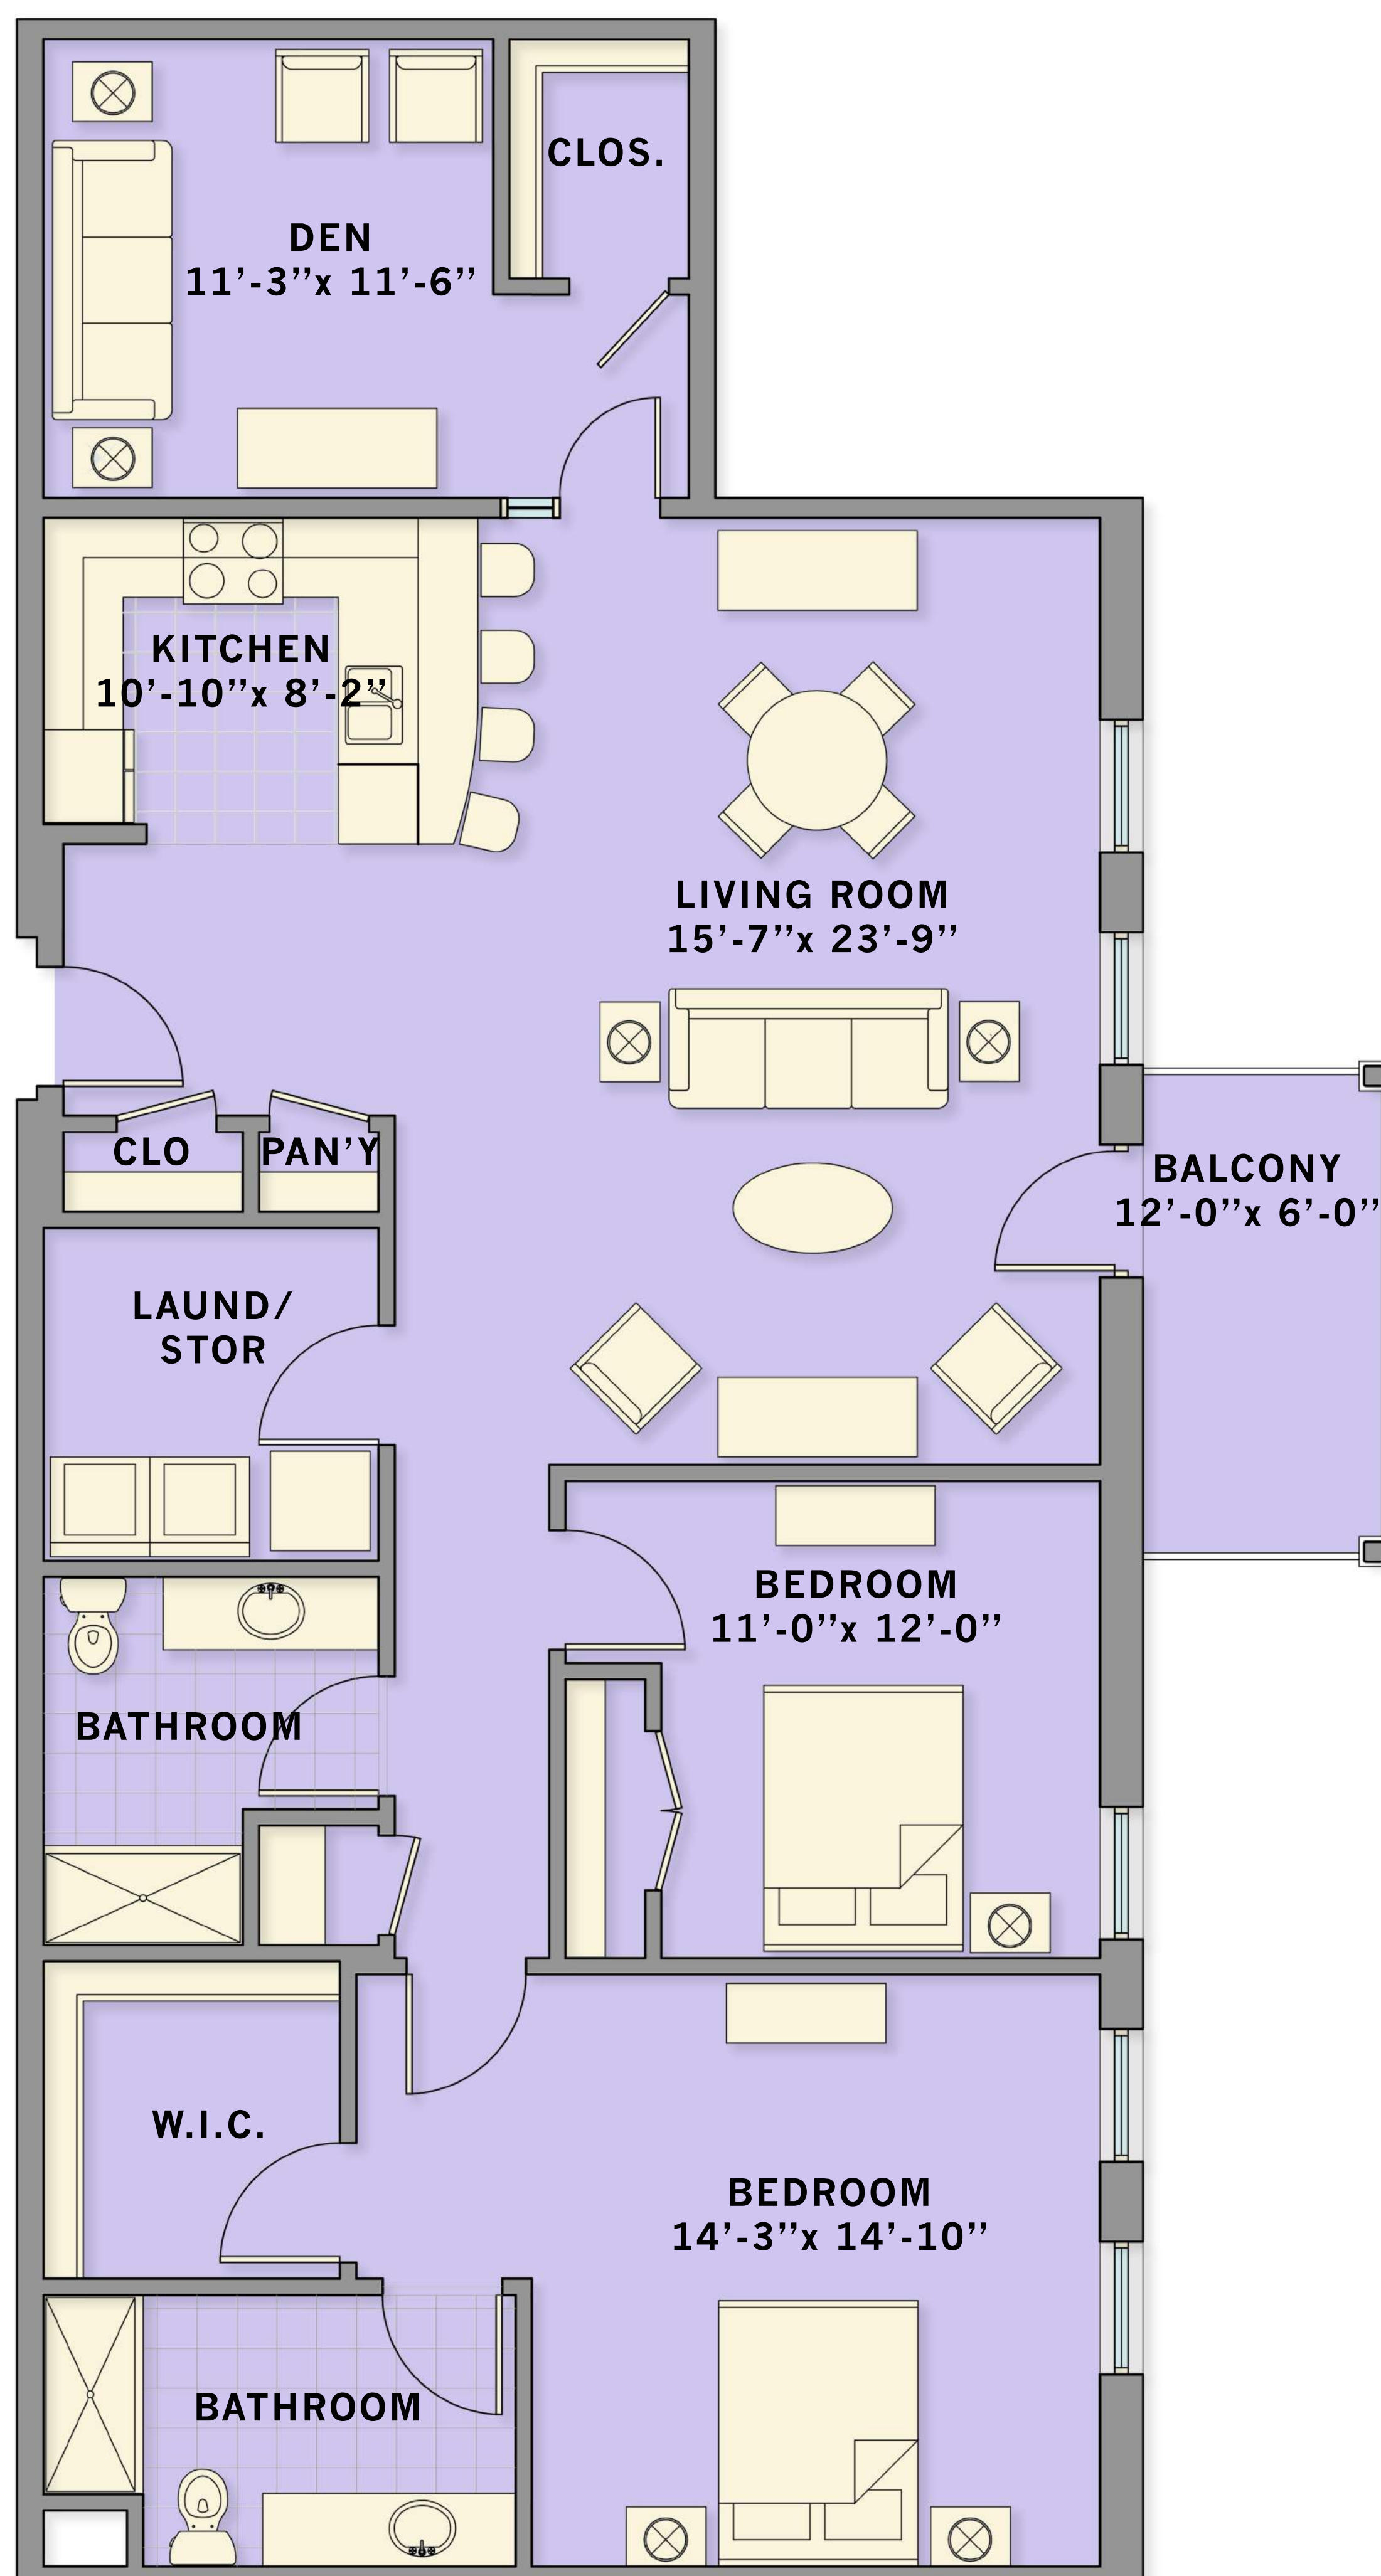

# THE Kennedy

## Two-Bedroom Ultra w/ Den

1550 sq.ft.

Actual square footage and room dimensions may vary