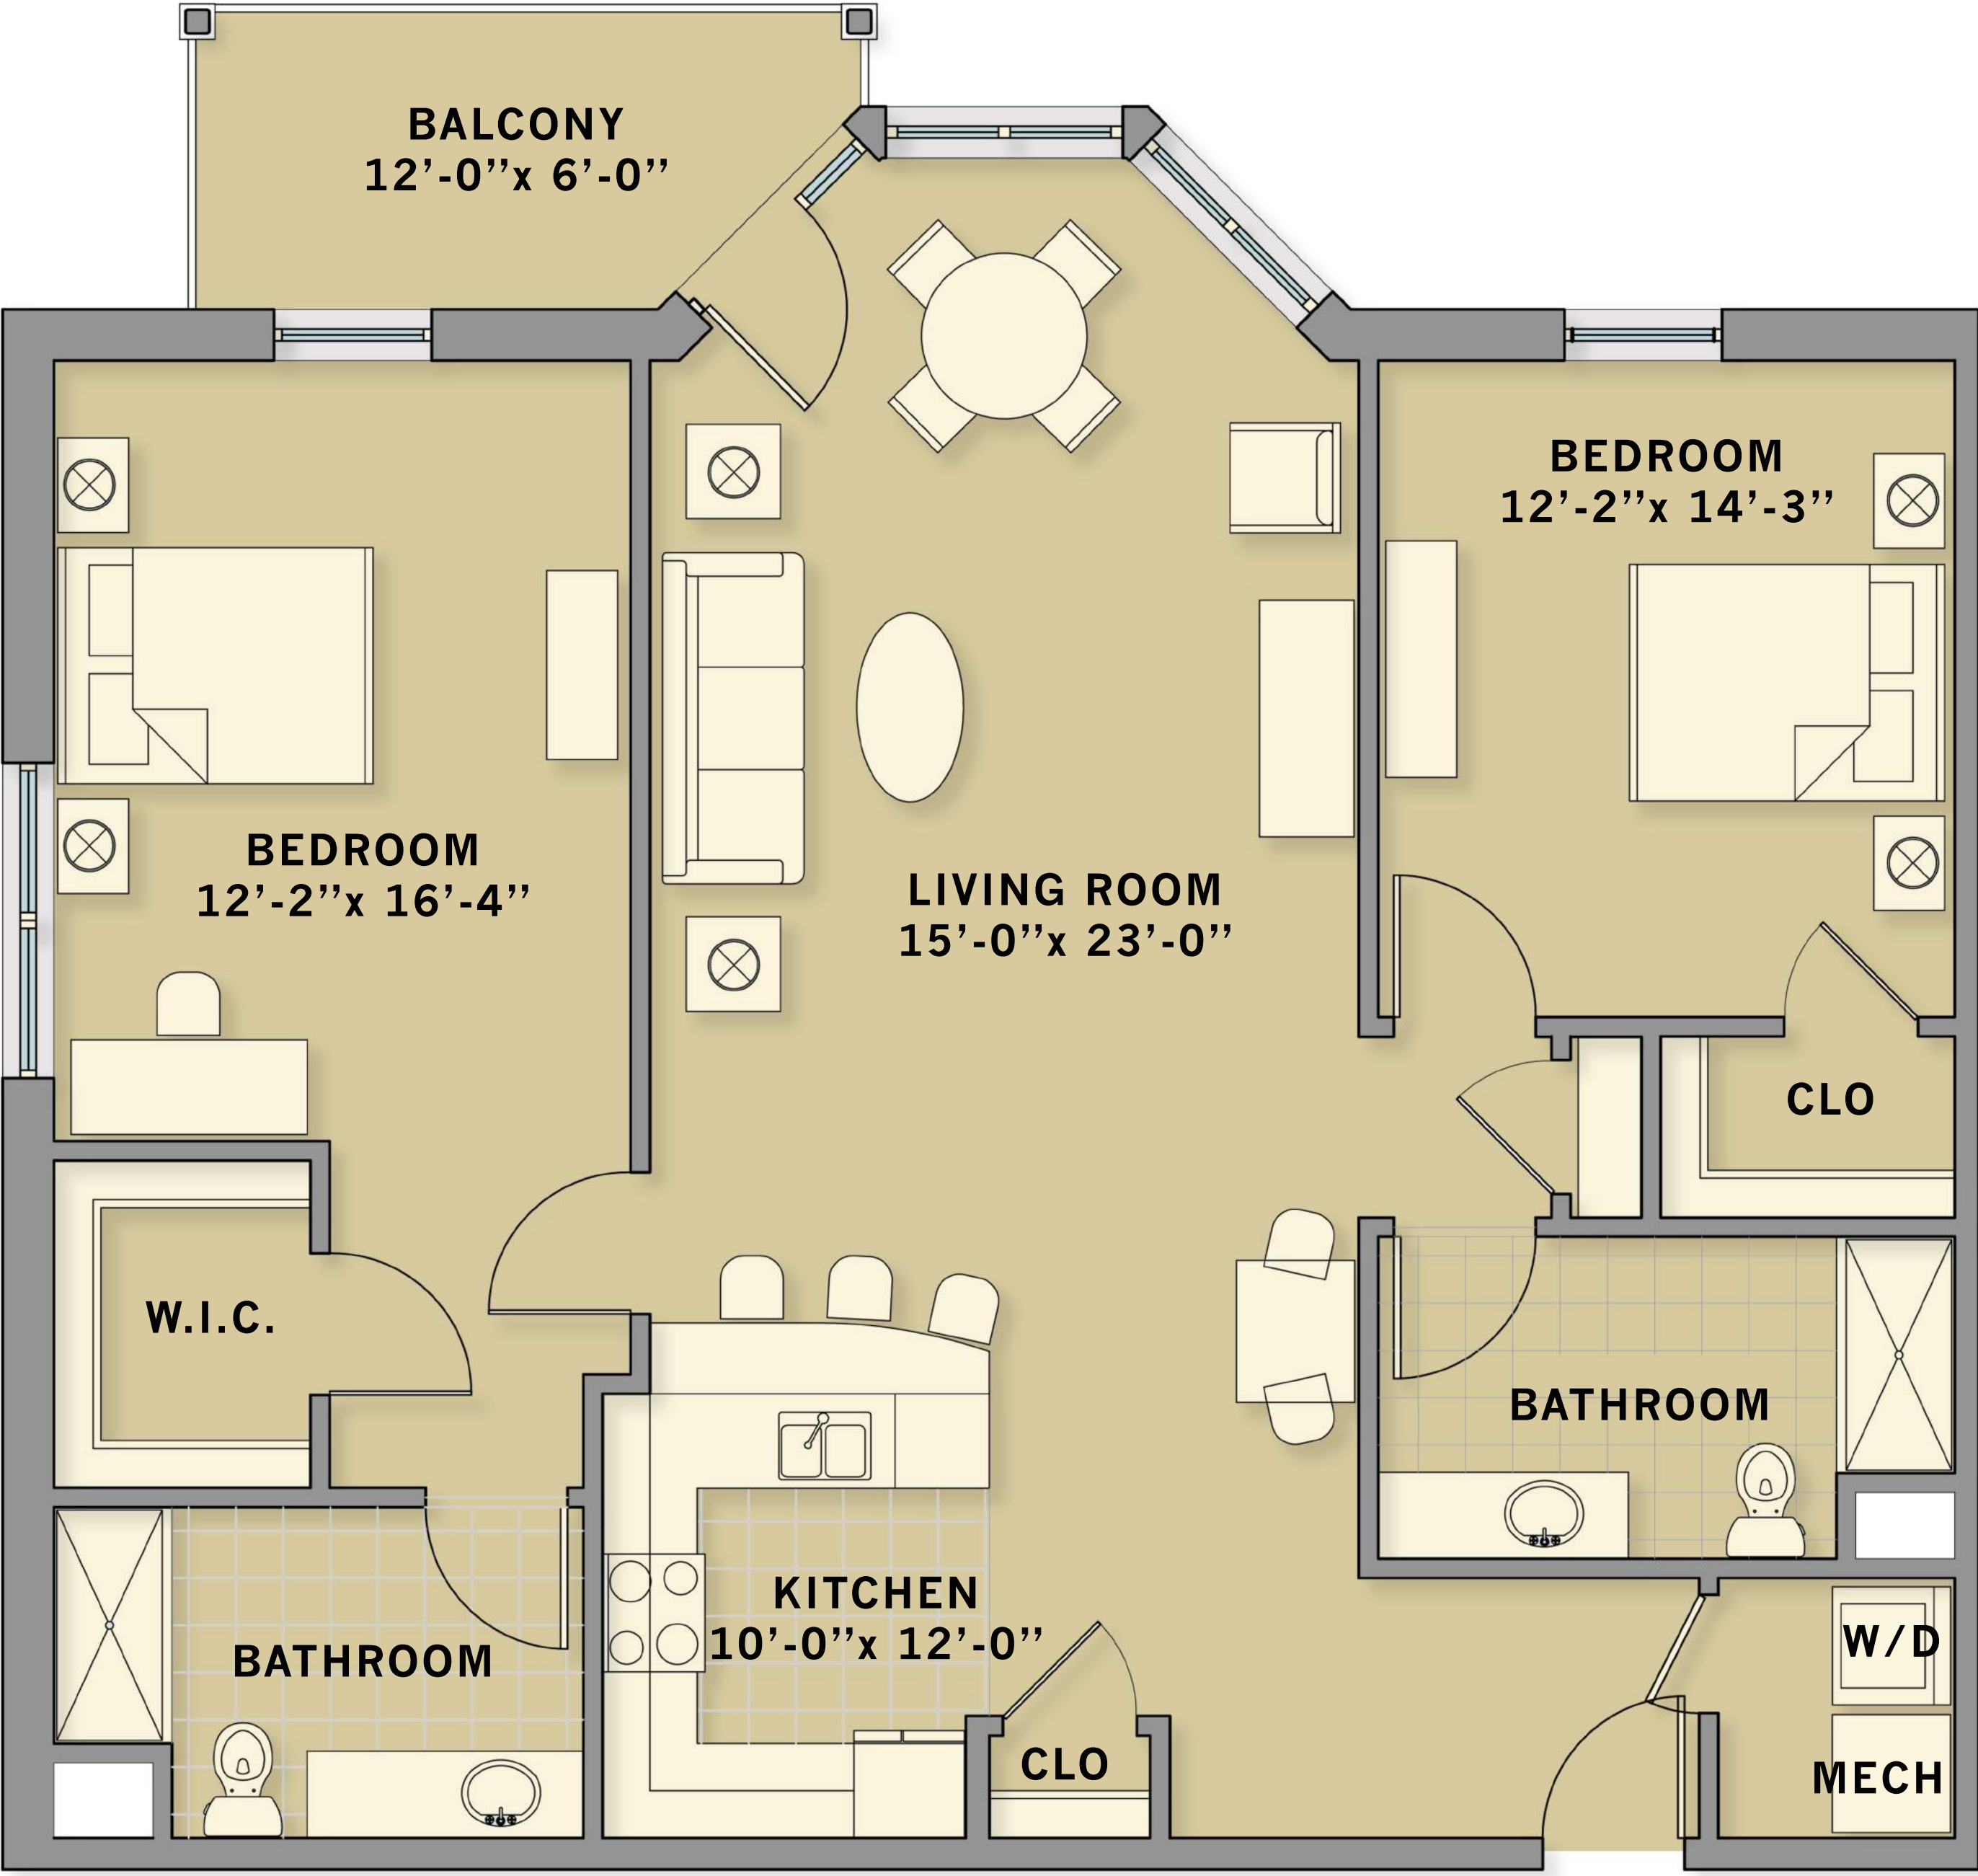

THE Madison

Two-Bedroom Deluxe

1300 sq.ft.

Actual square footage and room dimensions may vary