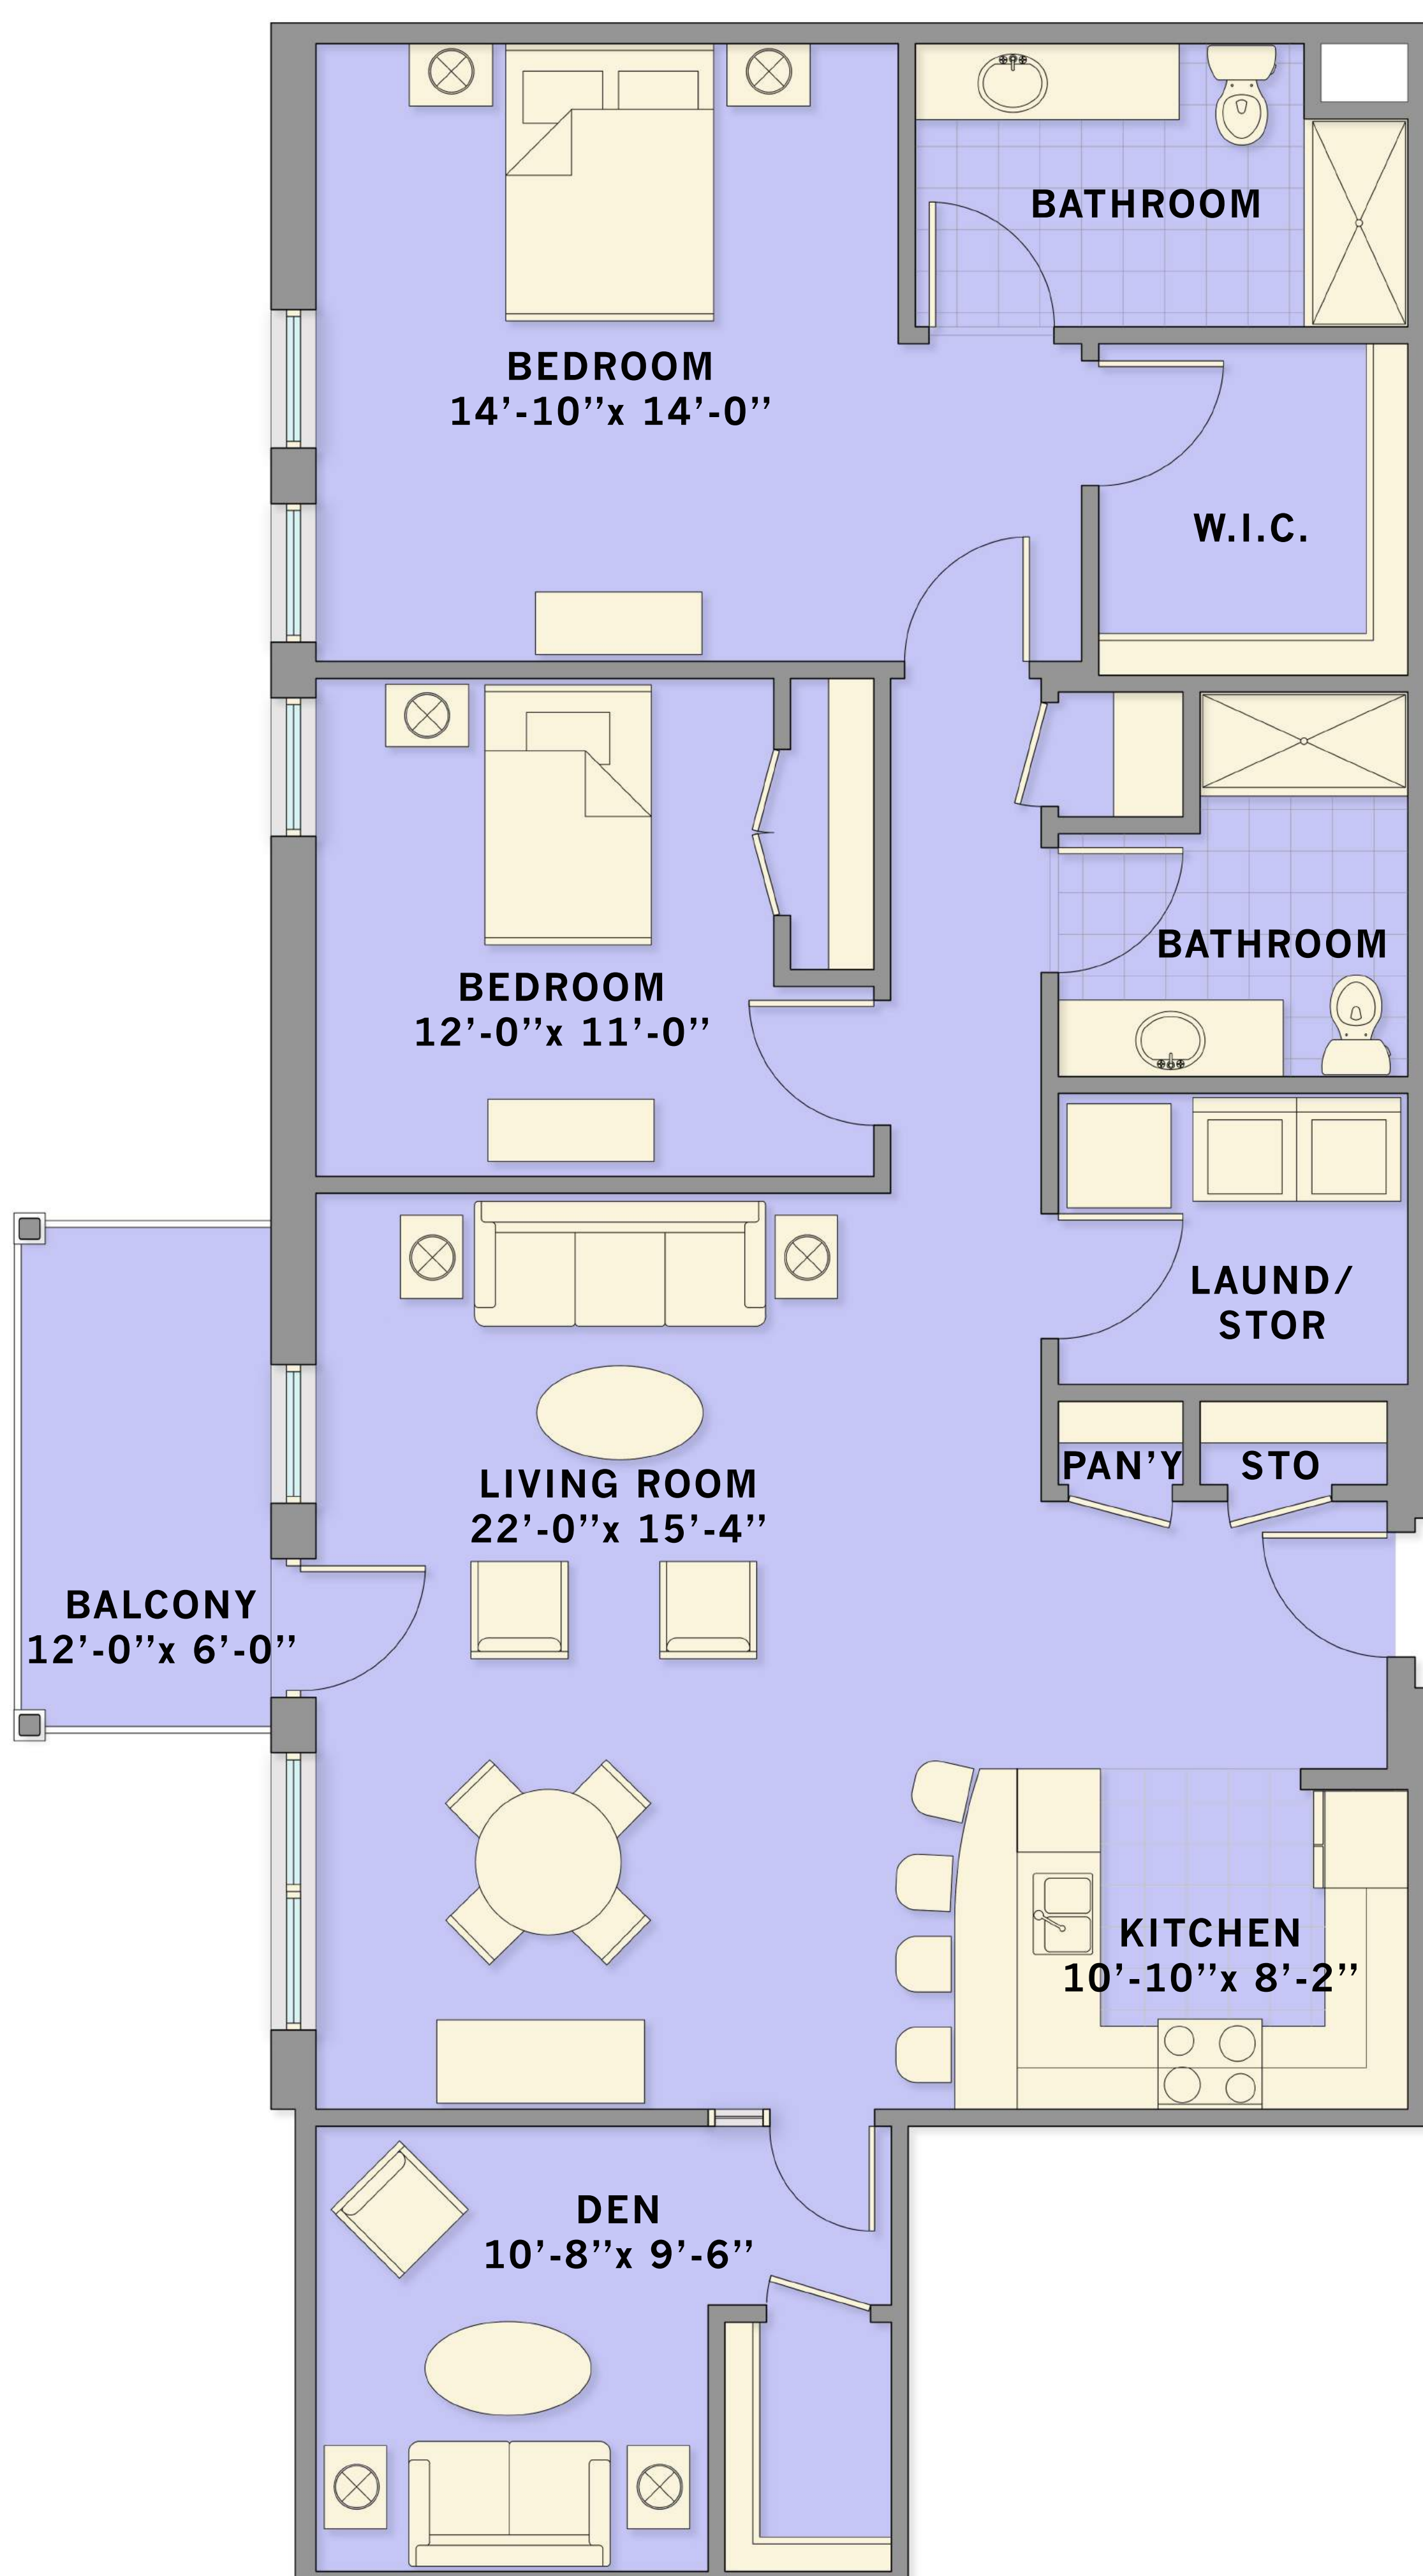

THE Roosevelt

Two-Bedroom Deluxe w/ Den

1450 sq.ft.

Actual square footage and room dimensions may vary